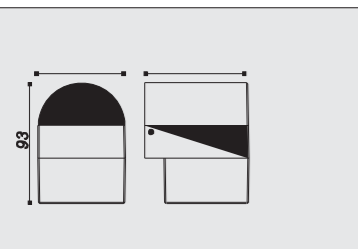

Material:
Aluminium body with opal PC

Voltage:
220-240V or 110-130V / 50-60Hz

LED Qty / Watt:
30xLED / 2W

LED Type:
3014 SMD LED

Luminous Flux:
180lm 3000K / 200lm 6000K

Safety Class:
I

IP Protect:
IP54

Material:
Aluminium body with temper glass

Voltage:
100-240V / 50-60Hz

LED Qty / Watt:
1x3W

LED Type:
LED

Luminous Flux:
180lm 3000K / 230lm 6000K

Safety Class:
I

IP Protect:
IP54