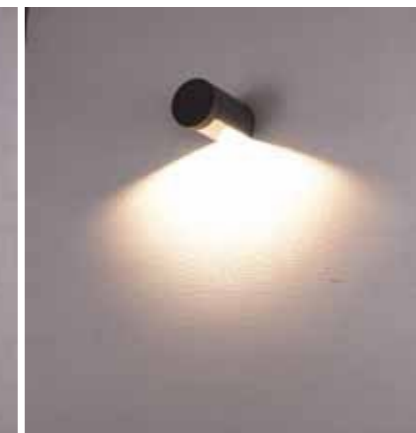

Material:
Aluminium body with temper glass

Voltage:
100-240V / 50-60Hz

LED Qty / Watt:
1x7W

LED Type:
Bridgelux LED

Luminous Flux:
570lm 3000K / 680lm 5000K

Safety Class:
I

IP Protect:
IP54