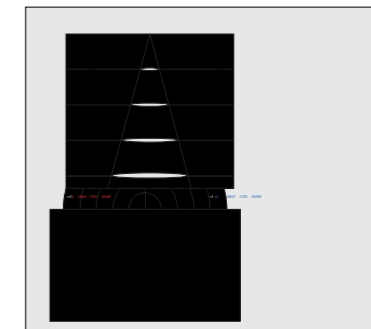

Material:
Aluminium body with opal PC

Voltage:
220-240V or 110-130V / 50-60Hz

LED Qty / Watt:
30xLED / 2W

LED Type:
3014 SMD LED

Luminous Flux:
180lm 3000K / 200lm 6000K

Safety Class:
I

IP Protect:
IP54

Material:
Aluminium body with temper glass

Voltage:
100-240V / 50-60Hz

LED Qty / Watt:
1x3W

LED Type:
LED

Luminous Flux:
180lm 3000K / 230lm 6000K

Safety Class:
I

IP Protect:
IP54