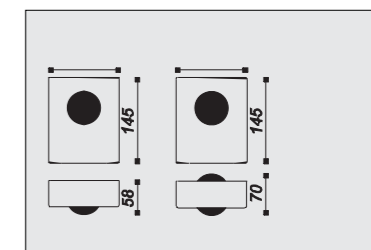

Material:
Aluminium

Voltage:
100-240V / 50-60Hz

LED Qty / Watt:
1295: 1x3W
1296: 2x3W

LED Type:
LED

Luminous Flux:
1295: 180lm 3000K / 230lm 6000K
1296: 360lm 3000K / 460lm 6000K

Safety Class:
I

IP Protect:
IP54