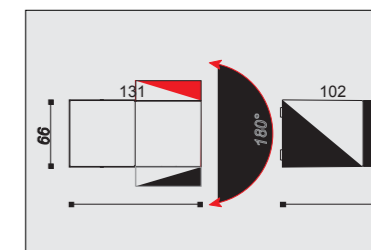

Material:
Aluminium body with temper glass

Voltage:
100-240V / 50-60Hz

LED Qty / Watt:
3x1W

LED Type:
LED

Luminous Flux:
330lm 3000K / 360lm 6000K

Safety Class:
I

IP Protect:
IP54

Adjustable