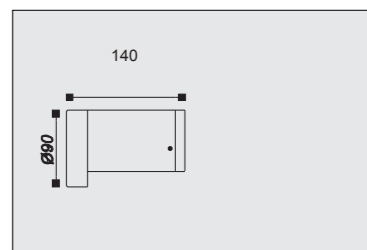

Material:
Aluminium body with temper glass

Voltage:
100-240V / 50-60Hz

LED Qty / Watt:
1x7W

LED Type:
Bridgelux LED

Luminous Flux:
570lm 3000K / 680lm 5000K

Safety Class:
I

IP Protect:
IP54