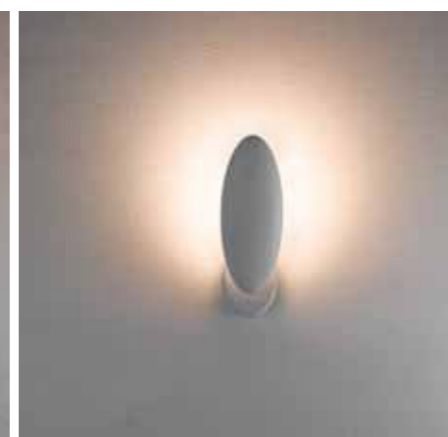

1811

Material:
Aluminium body with opal PC

Voltage:
100-240V / 50-60Hz

LED Qty / Watt:
42xLED / 6W

LED Type:
2835 SMD LED

Luminous Flux:
800lm 3000K / 880lm 6000K

Safety Class:
I

IP Protect:
IP54