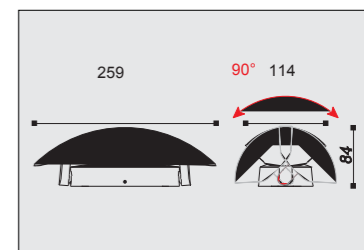

Material:
Aluminium body with opal PC

Voltage:
100-240V / 50-60Hz

LED Qty / Watt:
27xLED / 9W

LED Type:
5630 SMD LED

Luminous Flux:
1076lm 3000K / 1184lm 6000K

Safety Class:
I

IP Protect:
IP54