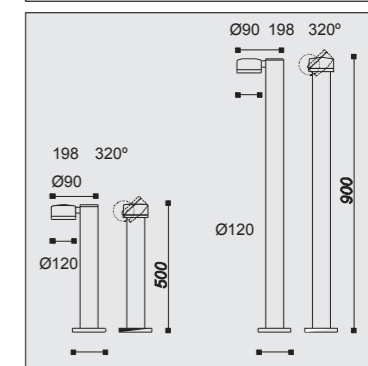

Material:
Aluminium body with opal PC

Voltage:
100-240V / 50-60Hz

LED Qty / Watt:
1822-500/900: 6x1W
1822SMD-500/900: 18xLED / 6W

LED Type:
1822-500/900: LED
1822SMD-500/900: 5630 SMD LED

Luminous Flux:
1822-500/900:
700lm 3000K / 770lm 6000K
1822SMD-500/900:
740lm 3000K / 820lm 6000K

Safety Class:
I

IP Protect:
IP54