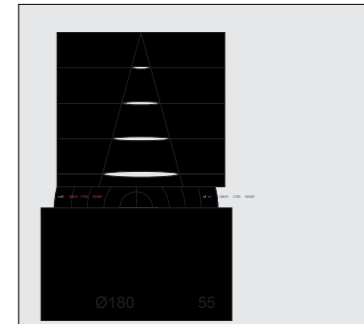

Material:
Aluminium body with opal PC

Voltage:
100-240V / 50-60Hz

LED Qty / Watt:
18xLED / 6W

LED Type:
5630 SMD LED

Luminous Flux:
740lm 3000K / 820lm 6000K

Safety Class:
I

IP Protect:
IP54

1751