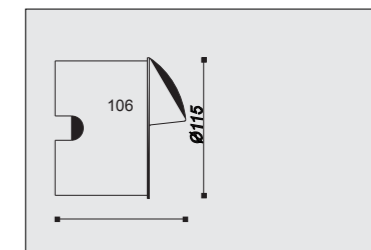

Material:
Aluminium body with opal PC

Voltage:
220-240V or 110-130V / 50-60Hz

LED Qty / Watt:
30xLED / 2W

LED Type:
3014 SMD LED

Luminous Flux:
180lm 3000K / 200lm 6000K

Safety Class:
I

IP Protect:
IP54

Material:
Aluminium body with temper glass

Voltage:
100-240V / 50-60Hz

LED Qty / Watt:
1x3W

LED Type:
LED

Luminous Flux:
180lm 3000K / 230lm 6000K

Safety Class:
I

IP Protect:
IP54