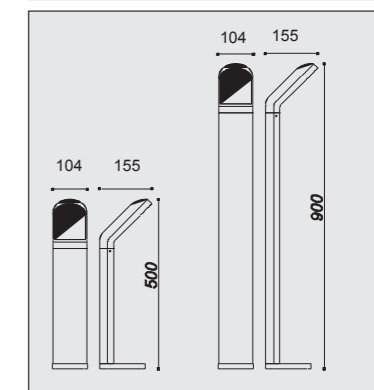

Material:
Aluminium body with temper glass

Voltage:
100-240V / 50-60Hz

LED Qty / Watt:
1872-500/900: 6x1W
1872SMD-500/900: 27xLED / 9W

LED Type:
1872-500/900: LED
1872SMD-500/900: 5630 SMD LED

Luminous Flux:
1872-500/900: 700lm 3000K / 770lm 6000K
1872SMD-500/900: 1076lm 3000K / 1184lm 6000K

Safety Class:
I

IP Protect:
IP54