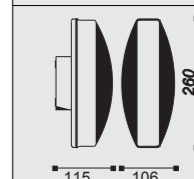

Material:
Aluminium body with opal PC

Voltage:
100-240V / 50-60Hz

LED Qty / Watt:
42xLED / 6W

LED Type:
2835 SMD LED

Luminous Flux:
800lm 3000K / 880lm 6000K

Safety Class:
I

IP Protect:
IP54