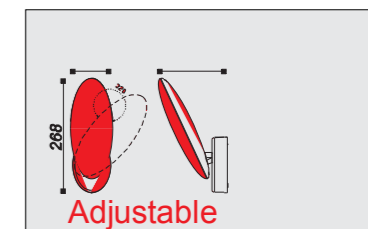

1811

Material:
Aluminium body with opal PC

Voltage:
100-240V / 50-60Hz

LED Qty / Watt:
42xLED / 6W

LED Type:
2835 SMD LED

Luminous Flux:
800lm 3000K / 880lm 6000K

Safety Class:
I

IP Protect:
IP54