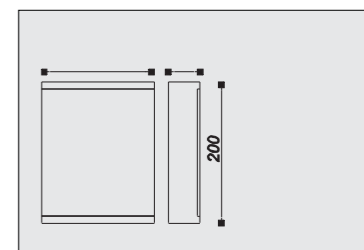

Material:
Aluminium body with temper glass

Voltage:
220-240V or 110-130V / 50-60Hz

LED Qty / Watt:
18xLED / 6W

LED Type:
5630 SMD LED

Luminous Flux:
740lm 3000K / 820lm 6000K

Safety Class:
I

IP Protect:
IP54