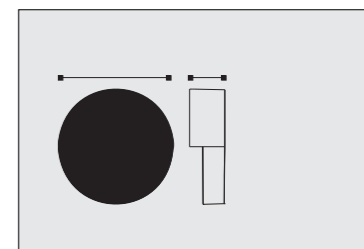

**LED Qty / Watt:**  
18xLED / 6W

**LED Type:**  
5630 SMD LED

**Luminous Flux:**  
740lm 3000K / 820lm 6000K

**Safety Class:**  
I

**IP Protect:**  
IP54

1751

**Material:**  
Aluminium body with frost glass