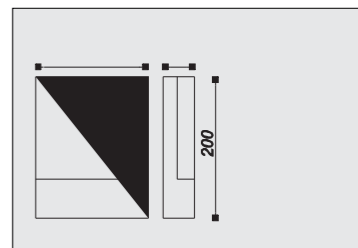

1882

Material:
Aluminium body with opal PC

Voltage:
100-240V / 50-60Hz

LED Qty / Watt:
42xLED / 6W

LED Type:
2835 SMD LED

Luminous Flux:
800lm 3000K / 880lm 6000K

Safety Class:
I

IP Protect:
IP54