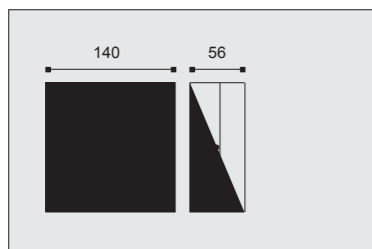

Material:
Aluminium body with frost glass

Voltage:
220-240V or 110-130V / 50-60Hz

LED Qty / Watt:
25xLED / 5W

LED Type:
5050 SMD LED

Luminous Flux:
325lm 3000K / 350lm 6000K

Safety Class:
I

IP Protect:
IP54

Material:
Aluminium

Voltage:
100-240V / 50-60Hz

LED Qty / Watt:
1295: 1x3W
1296: 2x3W

LED Type:
LED

Luminous Flux:
1295: 180lm 3000K / 230lm 6000K
1296: 360lm 3000K / 460lm 6000K

Safety Class:
I

IP Protect:
IP54