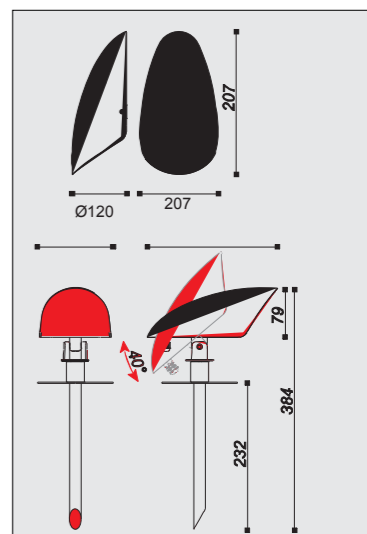

Adjustable

Material:
Aluminium body with temper glass

Voltage:
100-240V / 50-60Hz

LED Qty / Watt:
1x12W

LED Type:
LED

Luminous Flux:
1060lm 3000K / 1220lm 5000K

Safety Class:
I

IP Protect:
IP54