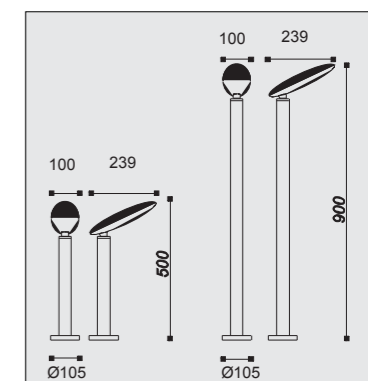

Material:
Aluminium body with opal PC

Voltage:
100-240V / 50-60Hz

LED Qty / Watt:
42xLED / 6W

LED Type:
2835 SMD LED

Luminous Flux:
800lm 3000K / 880lm 6000K

Safety Class:
I

IP Protect:
IP54