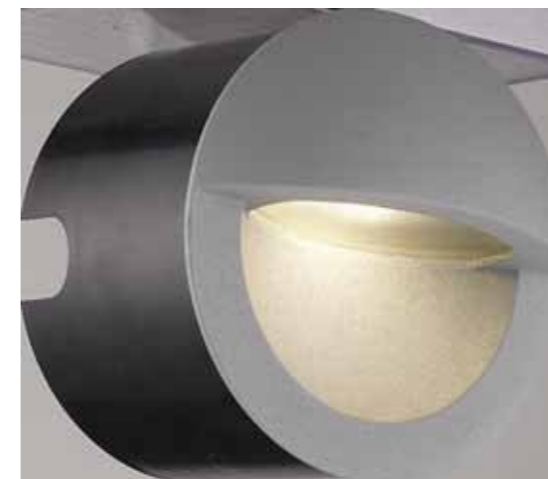

Material:
Aluminium body with temper glass

Voltage:
100-240V / 50-60Hz

LED Qty / Watt:
1x3W

LED Type:
LED

Luminous Flux:
180lm 3000K / 230lm 6000K

Safety Class:
I

IP Protect:
IP54

1771