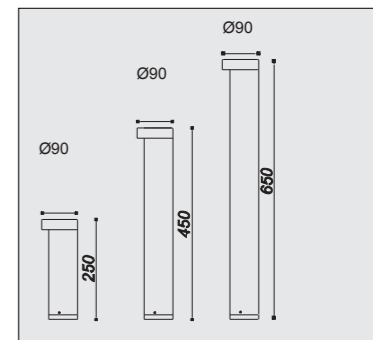

Material:
Aluminium body with temper glass

Voltage:
100-240V / 50-60Hz

LED Qty / Watt:
1x7W

LED Type:
Bridgelux LED

Luminous Flux:
570lm 3000K / 680lm 5000K

Safety Class:
I

IP Protect:
IP54

1892-250